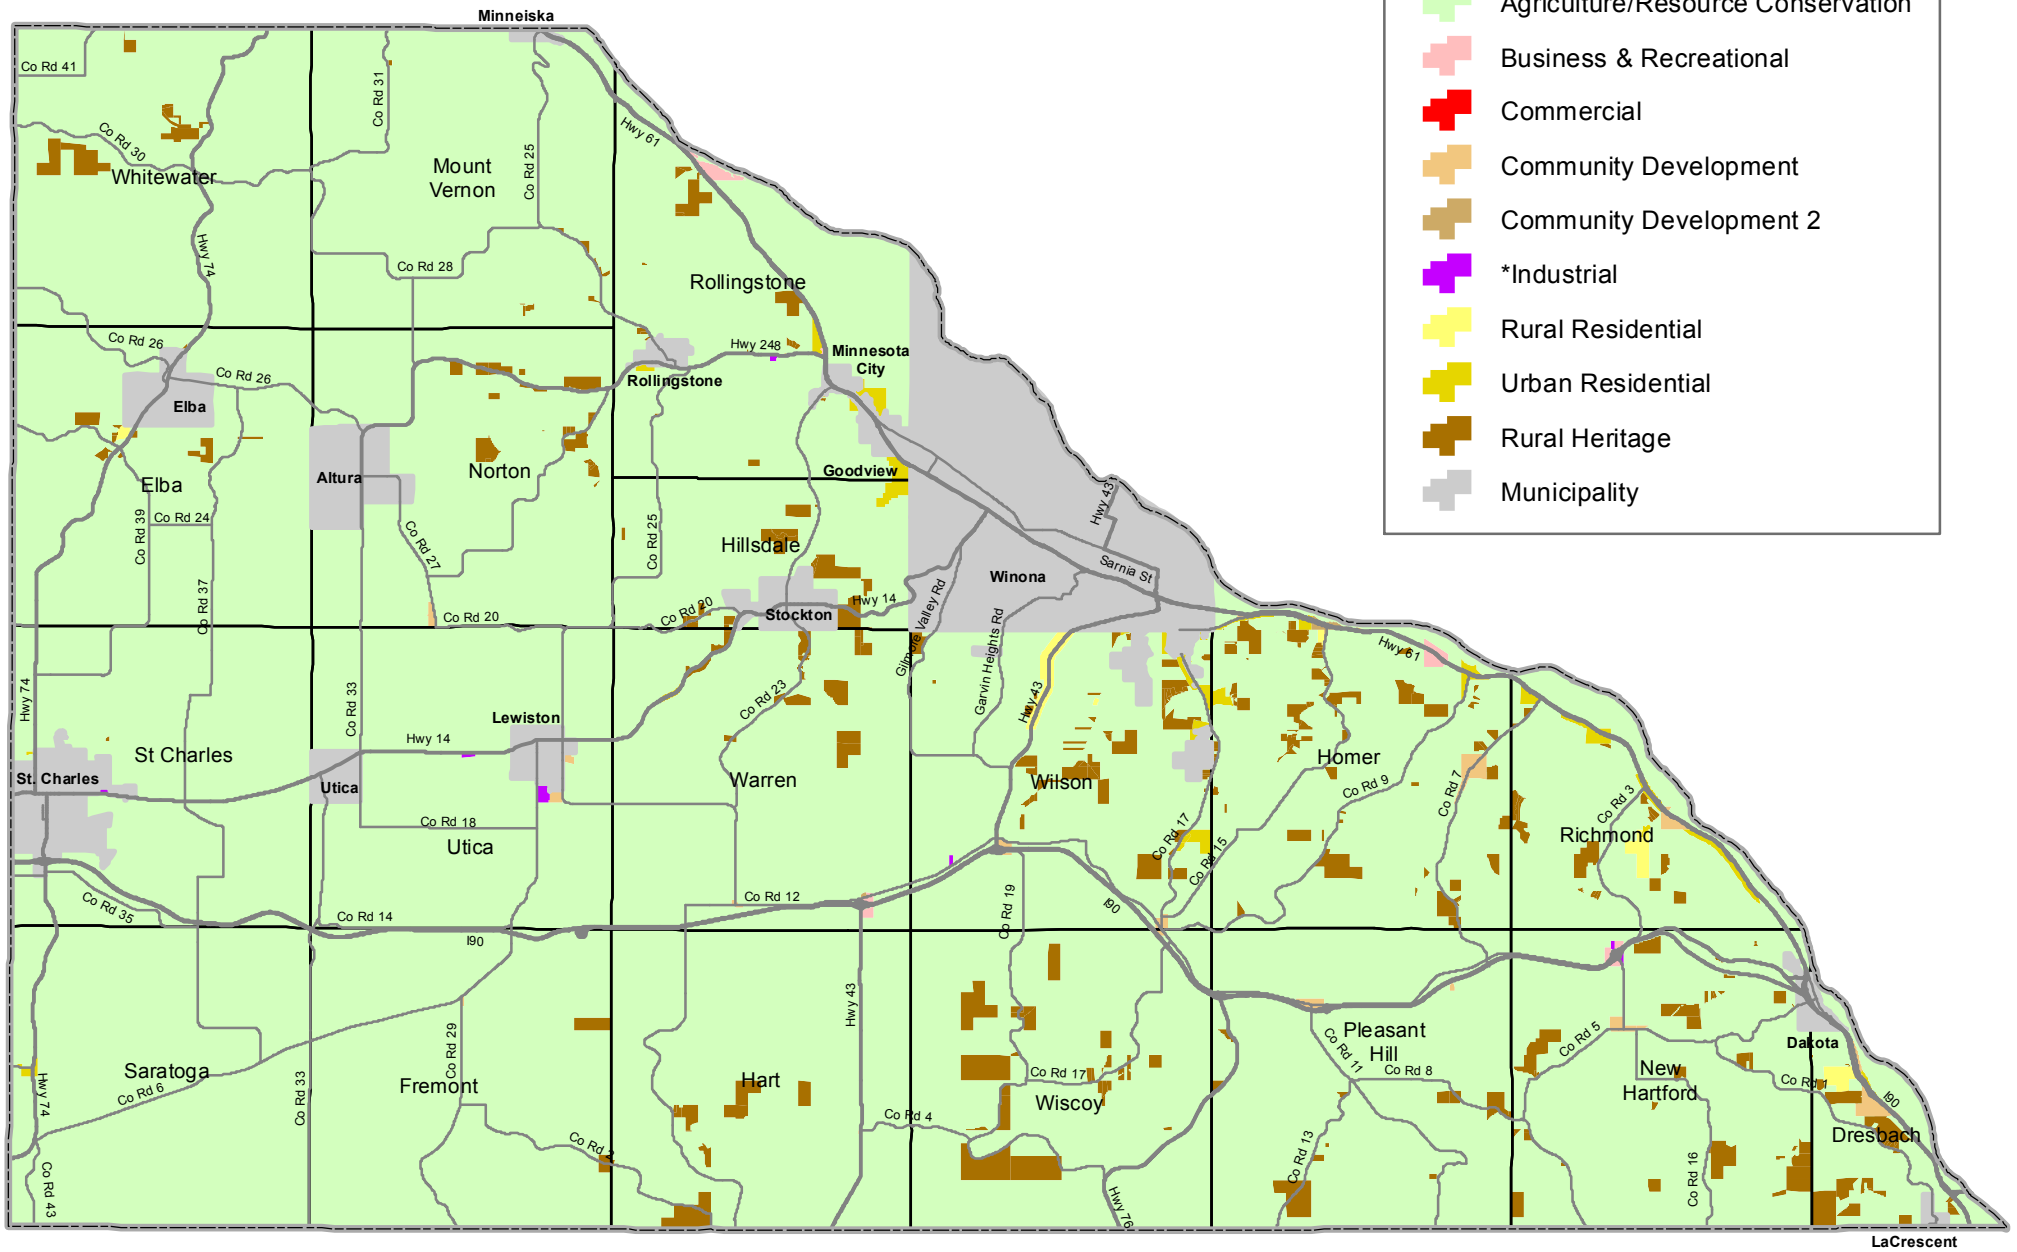

Winona County Zoning 2011

Zoning Districts

- Agriculture/Resource Conservation
- Business & Recreational
- Commercial
- Community Development
- Community Development 2
- *Industrial
- Rural Residential
- Urban Residential
- Rural Heritage
- Municipality